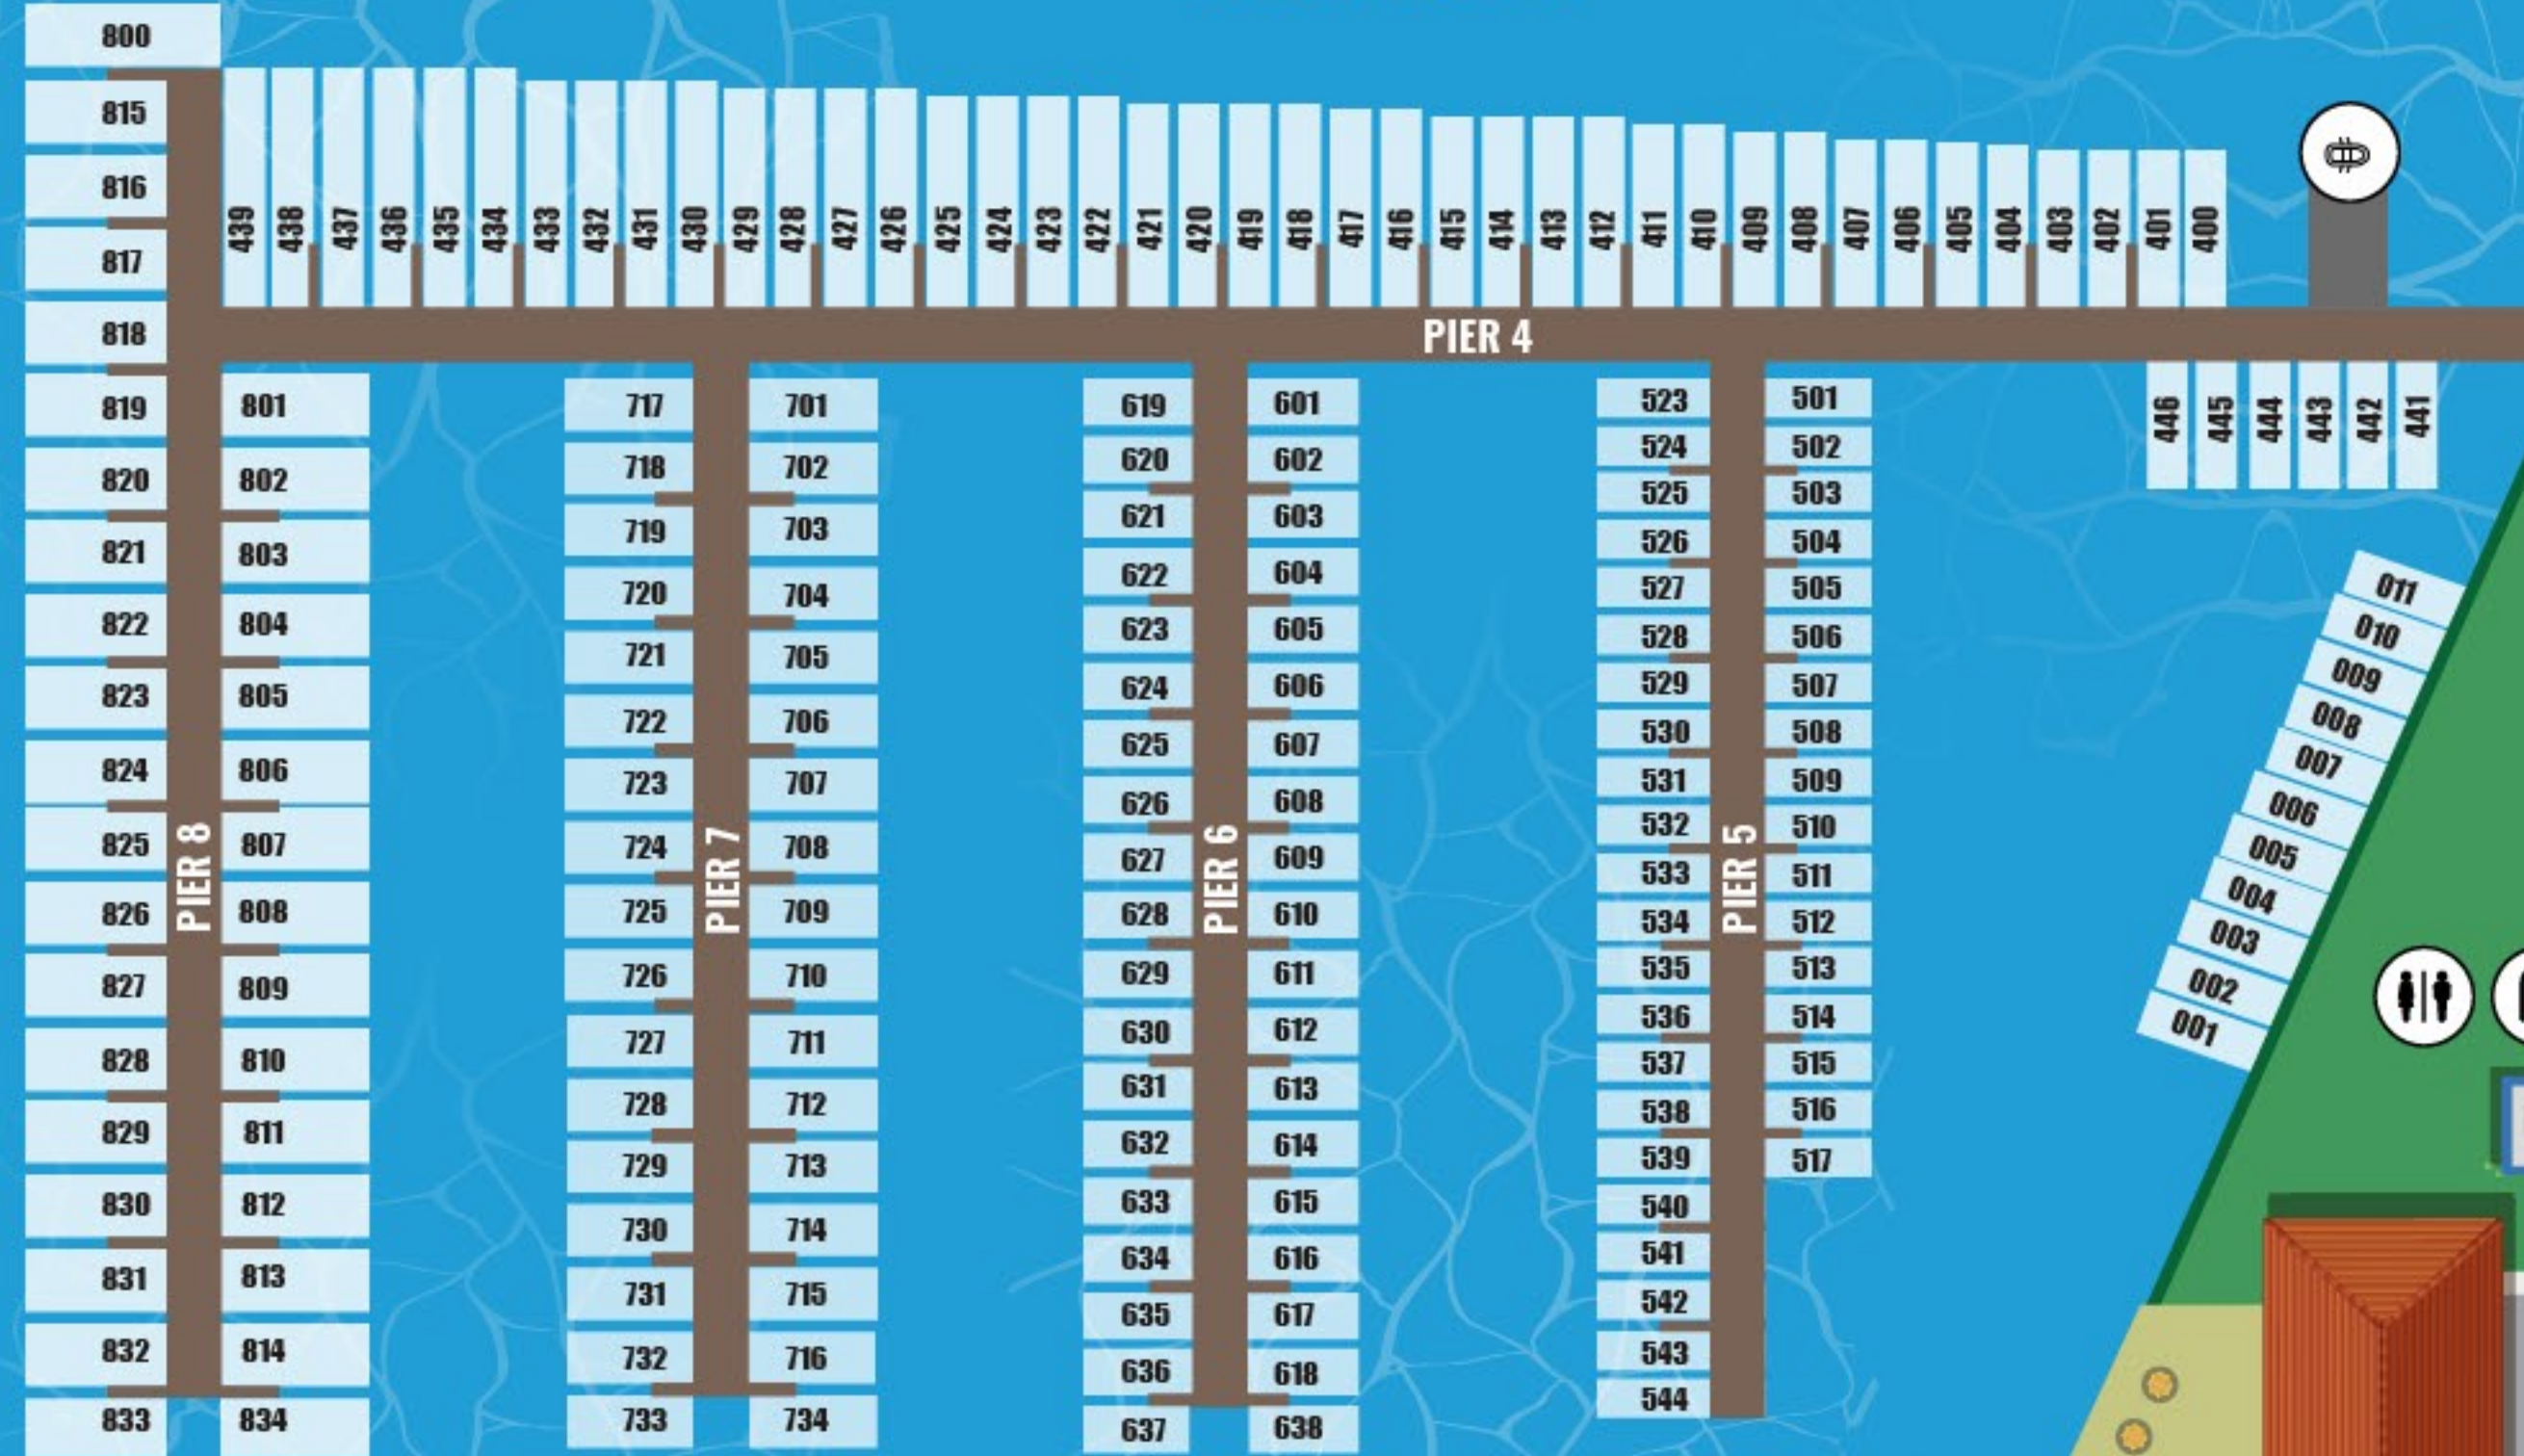

410-335-8722
info@marylandmarina.net

Maryland Marina North Section

Frog Mortar Creek

Park Pavillion

Marina Parking

Restaurant Parking

Restaurant Parking

Sunset Cove Beach Bar & Rest.

SUNSET COVE RESTAURANT PIER

Red Rose Farm Rd.

Visitor Parking

Restaurant Parking

Marina Office & Store

Marina Service

Maryland Marina South Section

Launching Ramps

Haulout / Launch Pits

- Bathrooms
- Showers
- Laundry
- Head Disposal
- Playground
- Picnic
- Pumpout
- Dinghy & Kayak Racks
- Dinghy & Kayak Launch
- Hazardous Waste & Disposal